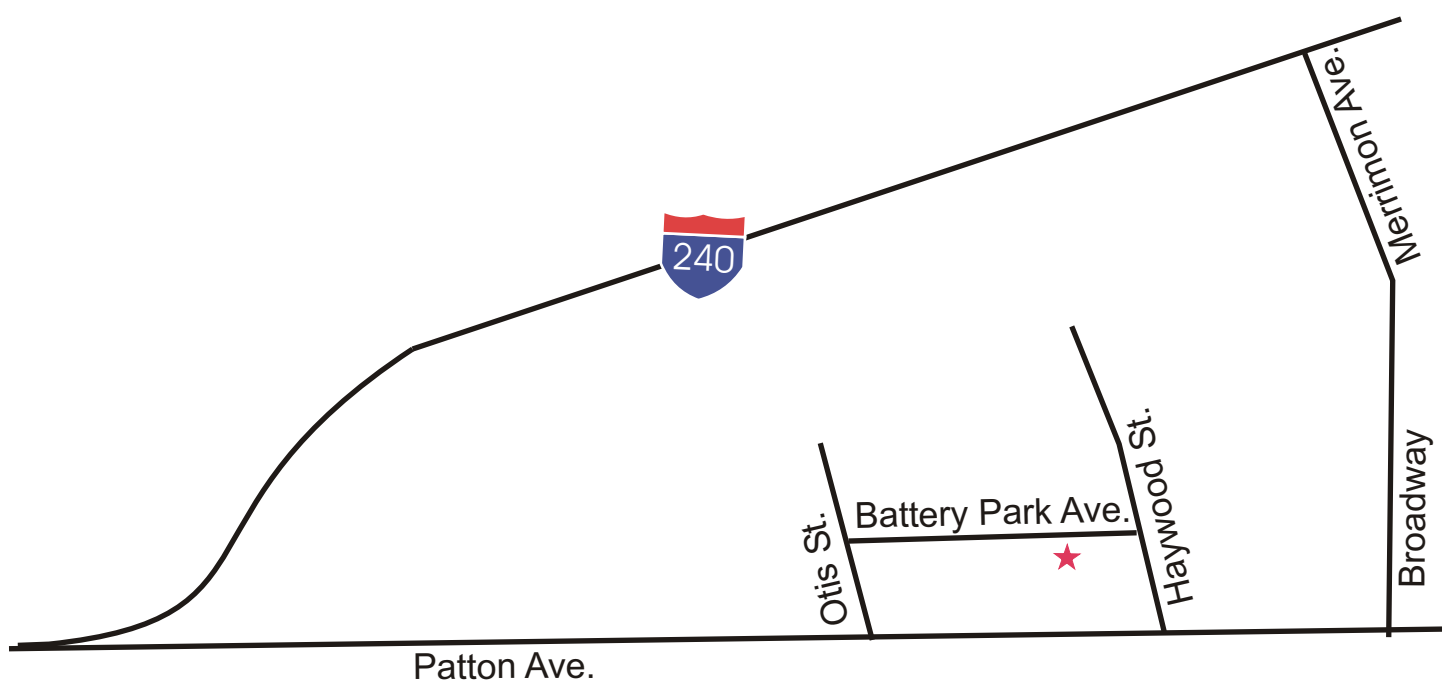

# The Virtuoso School of Music

20 Battery Park Avenue  
Suite 816  
Asheville, NC 28801  
828-423-5581  
info@virtuosomethod.com

The school is located in the Historic Flat Iron Building on Battery Park Avenue. The entrance to the building is next to World Coffee. See the elevator attendant to take you to the 8th floor. Free parking is available at the Otis Street garage for the first hour.